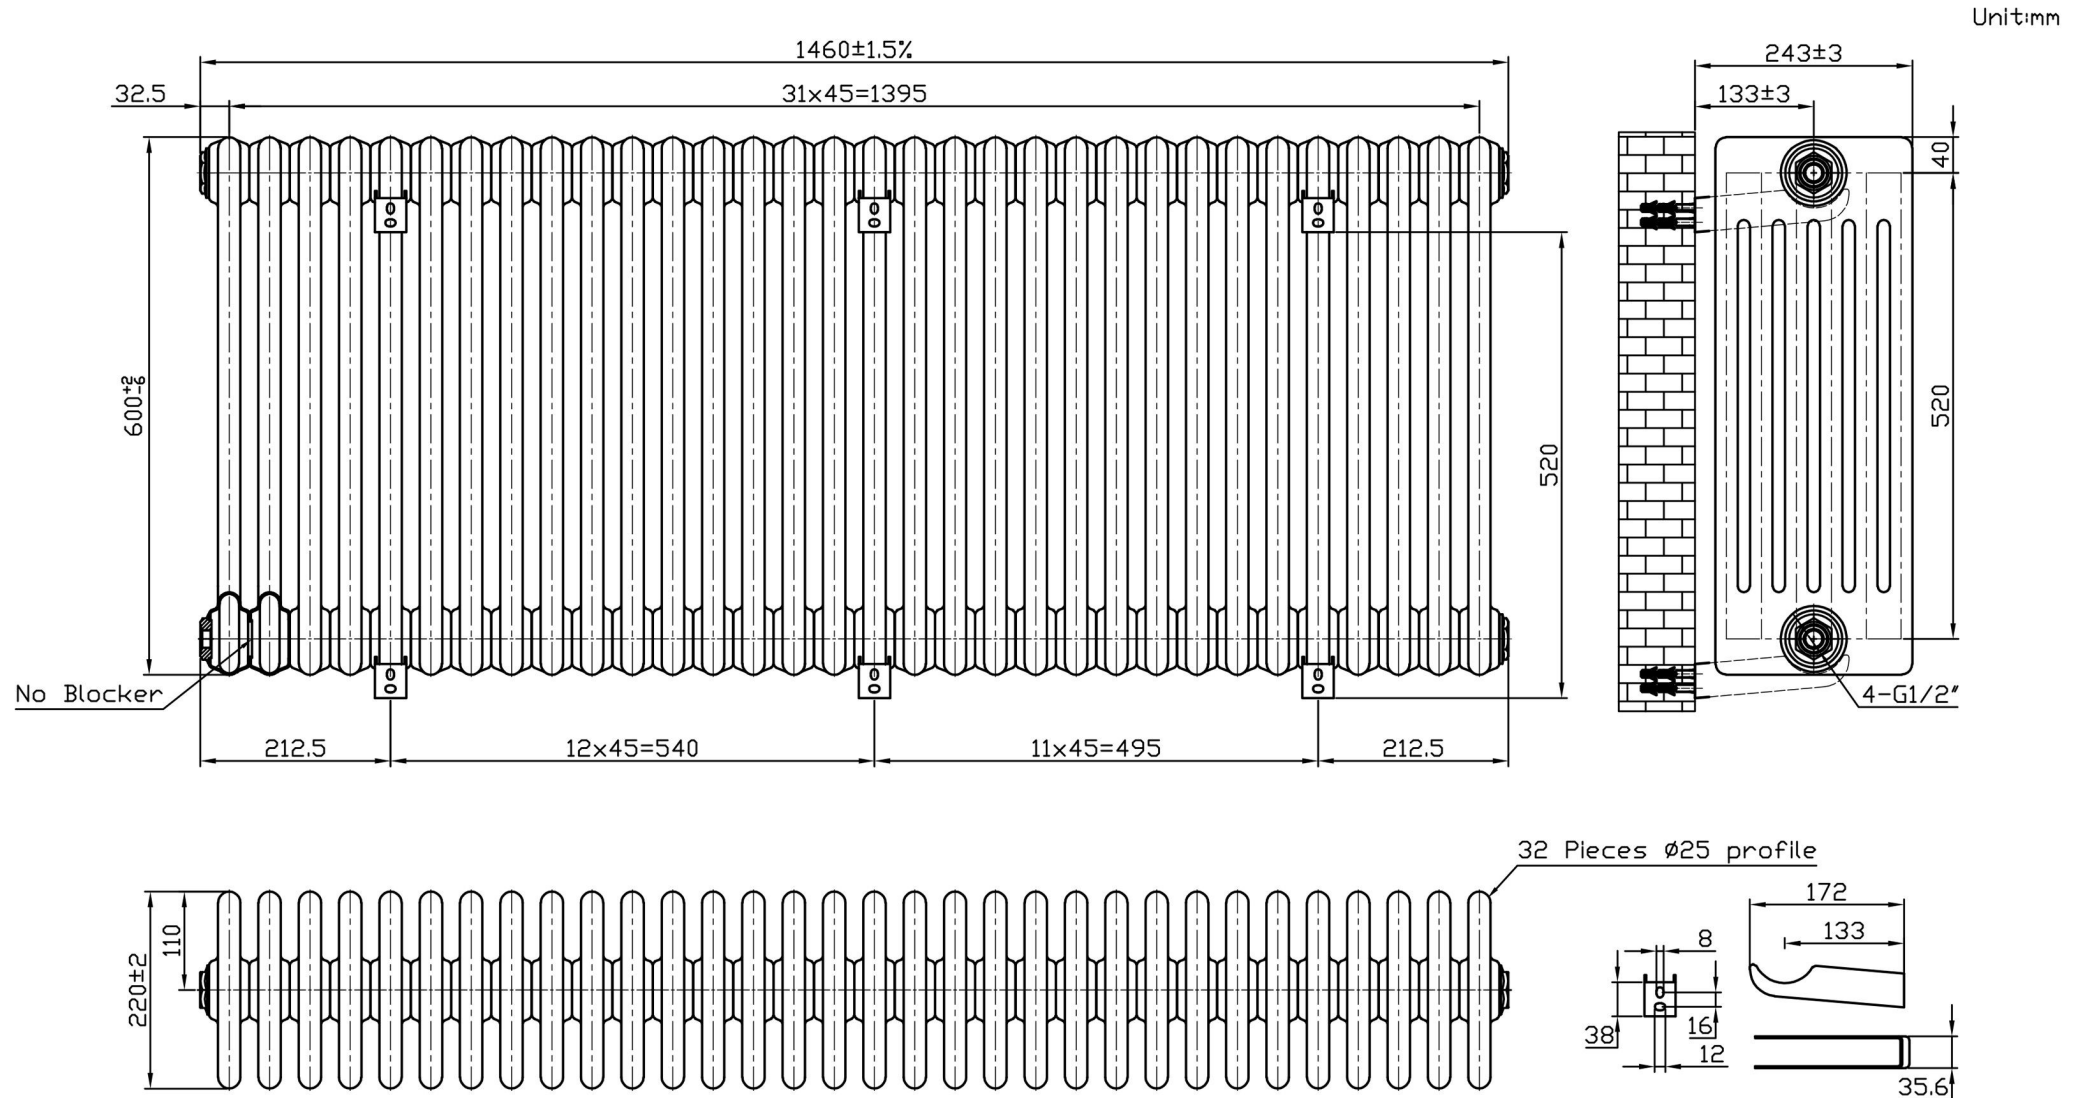

Imperia 6 Column Horizontal 600 x 1460mm. Painted

Technical Drawing

Eastbrook

Eastbrook Road, Gloucester GL4 3DB

Technical Helpline : 01452 317890

Mon - Fri / 8am - 5pm

Email : technical@eastbrookco.com